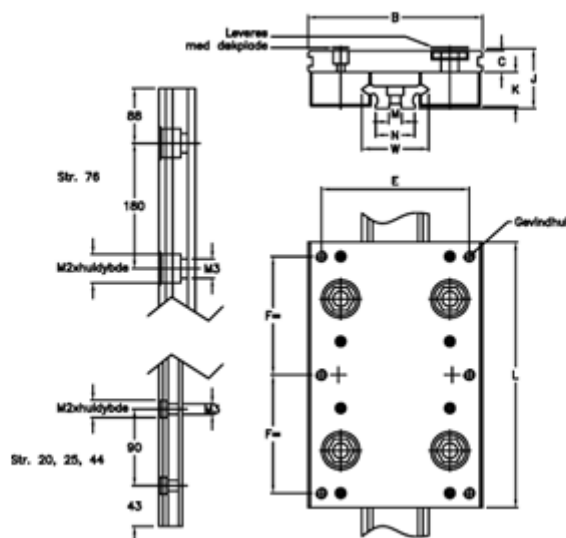

Article number: 056517611796

Description: Hepco Simple Select 76 1-1796

## Measures

|           |            |
|-----------|------------|
| B = 185   | M = 15x5   |
| C = 20.0  | M1 = 14.0  |
| E = 160   | M2 = 20x12 |
| F = 135   | N = 50.4   |
| G = 6xM10 | Size = 76  |
| J = 58.70 | W = 76     |
| K = 36.5  |            |
| L = 300   |            |